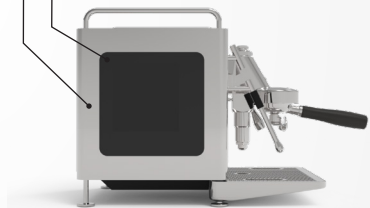

Both CUBE V and CUBE R are available in 3 different body styles: A, B & C.

-  Stainless Steel
-  Onyx Black
-  Snow White
-  Racing Red
-  Candy Pink
-  Matcha Green
-  Azure Lake
-  Yolk Yellow

CUBE A

The A version is the simplest and most minimal solution, suitable for a domestic customer. The cover panels of the machine are in a single color.

Standard finishes

Special finishes

CUBE B

On the version B the side panels are perforated to show an underlying sheet that can be customized.

Available finishes of the body

Available finishes for the central box