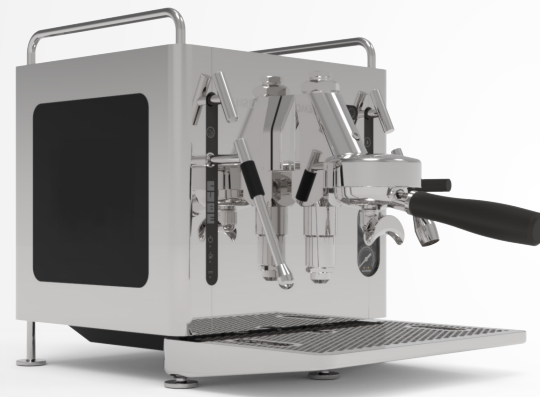

When you turn on a Sanremo, you turn on your passion for coffee.

The perfect fit for everyone.

Make it yours

Customise your CUBE with different colour and finish options. From simple and chic, to bright and bold - build your dream machine.

Both CUBE V and CUBE R are available in 3 different body styles: A, B & C.

-  Stainless Steel
-  Onyx Black
-  Snow White
-  Racing Red
-  Candy Pink
-  Matcha Green
-  Azure Lake
-  Yolk Yellow

CUBE A

The A version is the simplest and most minimal solution, suitable for a domestic customer. The cover panels of the machine are in a single color.

Standard finishes

Special finishes

CUBE B

On the version B the side panels are perforated to show an underlying sheet that can be customized.

Available finishes of the body

Available finishes for the central box