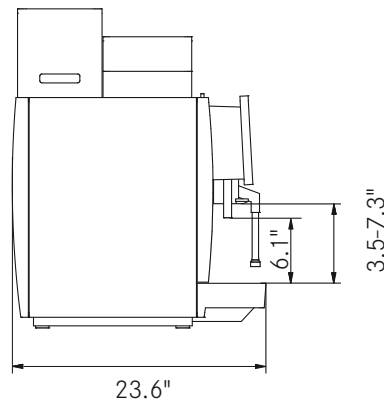

*Make
it
Wonderful*

FRANKE

MACHINE MODELS

MODEL	POWER
S700	200-240V 2LPE 60Hz 20-24A 4.8-5.8 kW
Dimensions:	13.4 in / 29.5 in / 21.3 in (W/H/D)

COLOR OPTIONS

Black/chrome

WATER CONNECTION

Fixed water connection	Metal hose with union nut G3/8", L = 1500 mm
Water supply line	If possible on installation side: untreated water of drinking water quality (not from household decalcification system)
Water pressure	80-800 kPa (0.8-8.0 bar)
Total hardness	4-8 °dH GH (German total hardness) / 7-14 °fH GH (French total hardness) / 70-140 ppm (mg/l)
Carbonate hardness	3-6 °dH KH (carbonate hardness) / 50-105 ppm (mg/l)
Acid content/pH value	6.5-7.5 pH
Chlorine content	< 0.5 mg/l

WATER DRAIN

Drain hose	Dia. = 0.6 in L = 78.7 in
------------	---------------------------

CUP WARMER

CUP WARMER	CW
Electrical connection:	220-240V 1LNPE 50/60 Hz 120 W (10 A) 110V 1LNPE 50/60 Hz 80 W (10 A)
Dimensions:	270 mm / 540 mm / 454 mm (W/H/D)
Weight (empty):	approx. 20 kg
Colors:	Black