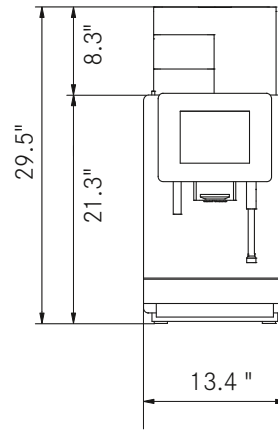

*Make
it
Wonderful*

FRANKE

MACHINE MODELS

MODEL	POWER
S700	200-240V 2LPE 60Hz 20-24A 4.8-5.8 kW
Dimensions:	13.4 in / 29.5 in / 21.3 in (W/H/D)

COLOR OPTIONS

Black/chrome

WATER CONNECTION

Fixed water connection	Metal hose with union nut G3/8", L = 1500 mm
Water supply line	If possible on installation side: untreated water of drinking water quality (not from household decalcification system)
Water pressure	80-800 kPa (0.8-8.0 bar)
Total hardness	4-8 °dH GH (German total hardness) / 7-14 °fH GH (French total hardness) / 70-140 ppm (mg/l)
Carbonate hardness	3-6 °dH KH (carbonate hardness) / 50-105 ppm (mg/l)
Acid content/pH value	6.5-7.5 pH
Chlorine content	< 0.5 mg/l

WATER DRAIN

Drain hose	Dia. = 0.6 in L = 78.7 in
------------	---------------------------

CUP WARMER

CUP WARMER	CW
Electrical connection:	220-240V 1LNPE 50/60 Hz 120 W (10 A) 110V 1LNPE 50/60 Hz 80 W (10 A)
Dimensions:	270 mm / 540 mm / 454 mm (W/H/D)
Weight (empty):	approx. 20 kg
Colors:	Black