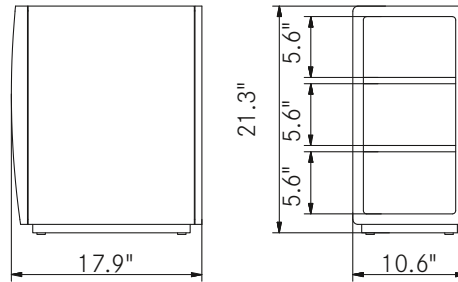

*Make
it
Wonderful*

FRANKE

MACHINE MODELS

MODEL	POWER
S700	200-240V 2LPE 60Hz 20-24A 4.8-5.8 kW
Dimensions:	13.4 in / 29.5 in / 21.3 in (W/H/D)

COLOR OPTIONS

Black/chrome

WATER CONNECTION

Fixed water connection	Metal hose with union nut G3/8", L = 1500 mm
Water supply line	If possible on installation side: untreated water of drinking water quality (not from household decalcification system)
Water pressure	80-800 kPa (0.8-8.0 bar)
Total hardness	4-8 °dH GH (German total hardness) / 7-14 °fH GH (French total hardness) / 70-140 ppm (mg/l)
Carbonate hardness	3-6 °dH KH (carbonate hardness) / 50-105 ppm (mg/l)
Acid content/pH value	6.5-7.5 pH
Chlorine content	< 0.5 mg/l

WATER DRAIN

Drain hose	Dia. = 0.6 in L = 78.7 in
------------	---------------------------

CUP WARMER

CUP WARMER	CW
Electrical connection:	220-240V 1LNPE 50/60 Hz 120 W (10 A) 110V 1LNPE 50/60 Hz 80 W (10 A)
Dimensions:	270 mm / 540 mm / 454 mm (W/H/D)
Weight (empty):	approx. 20 kg
Colors:	Black